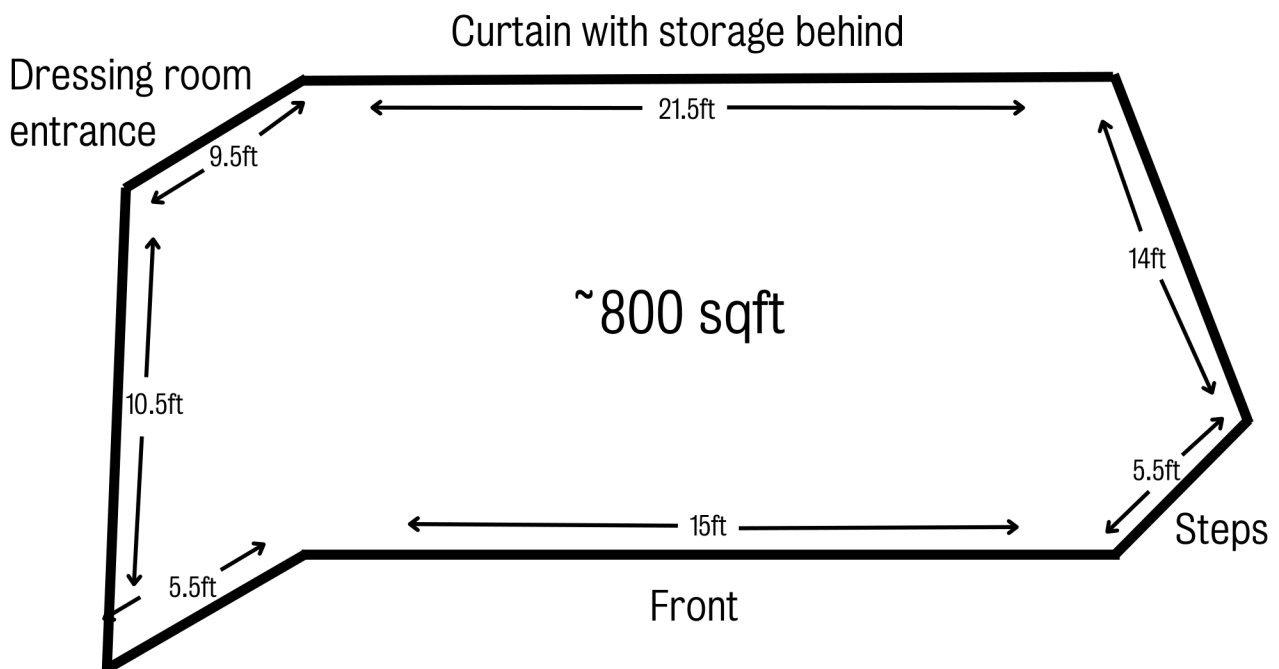

the cooperage project

OUR STAGE